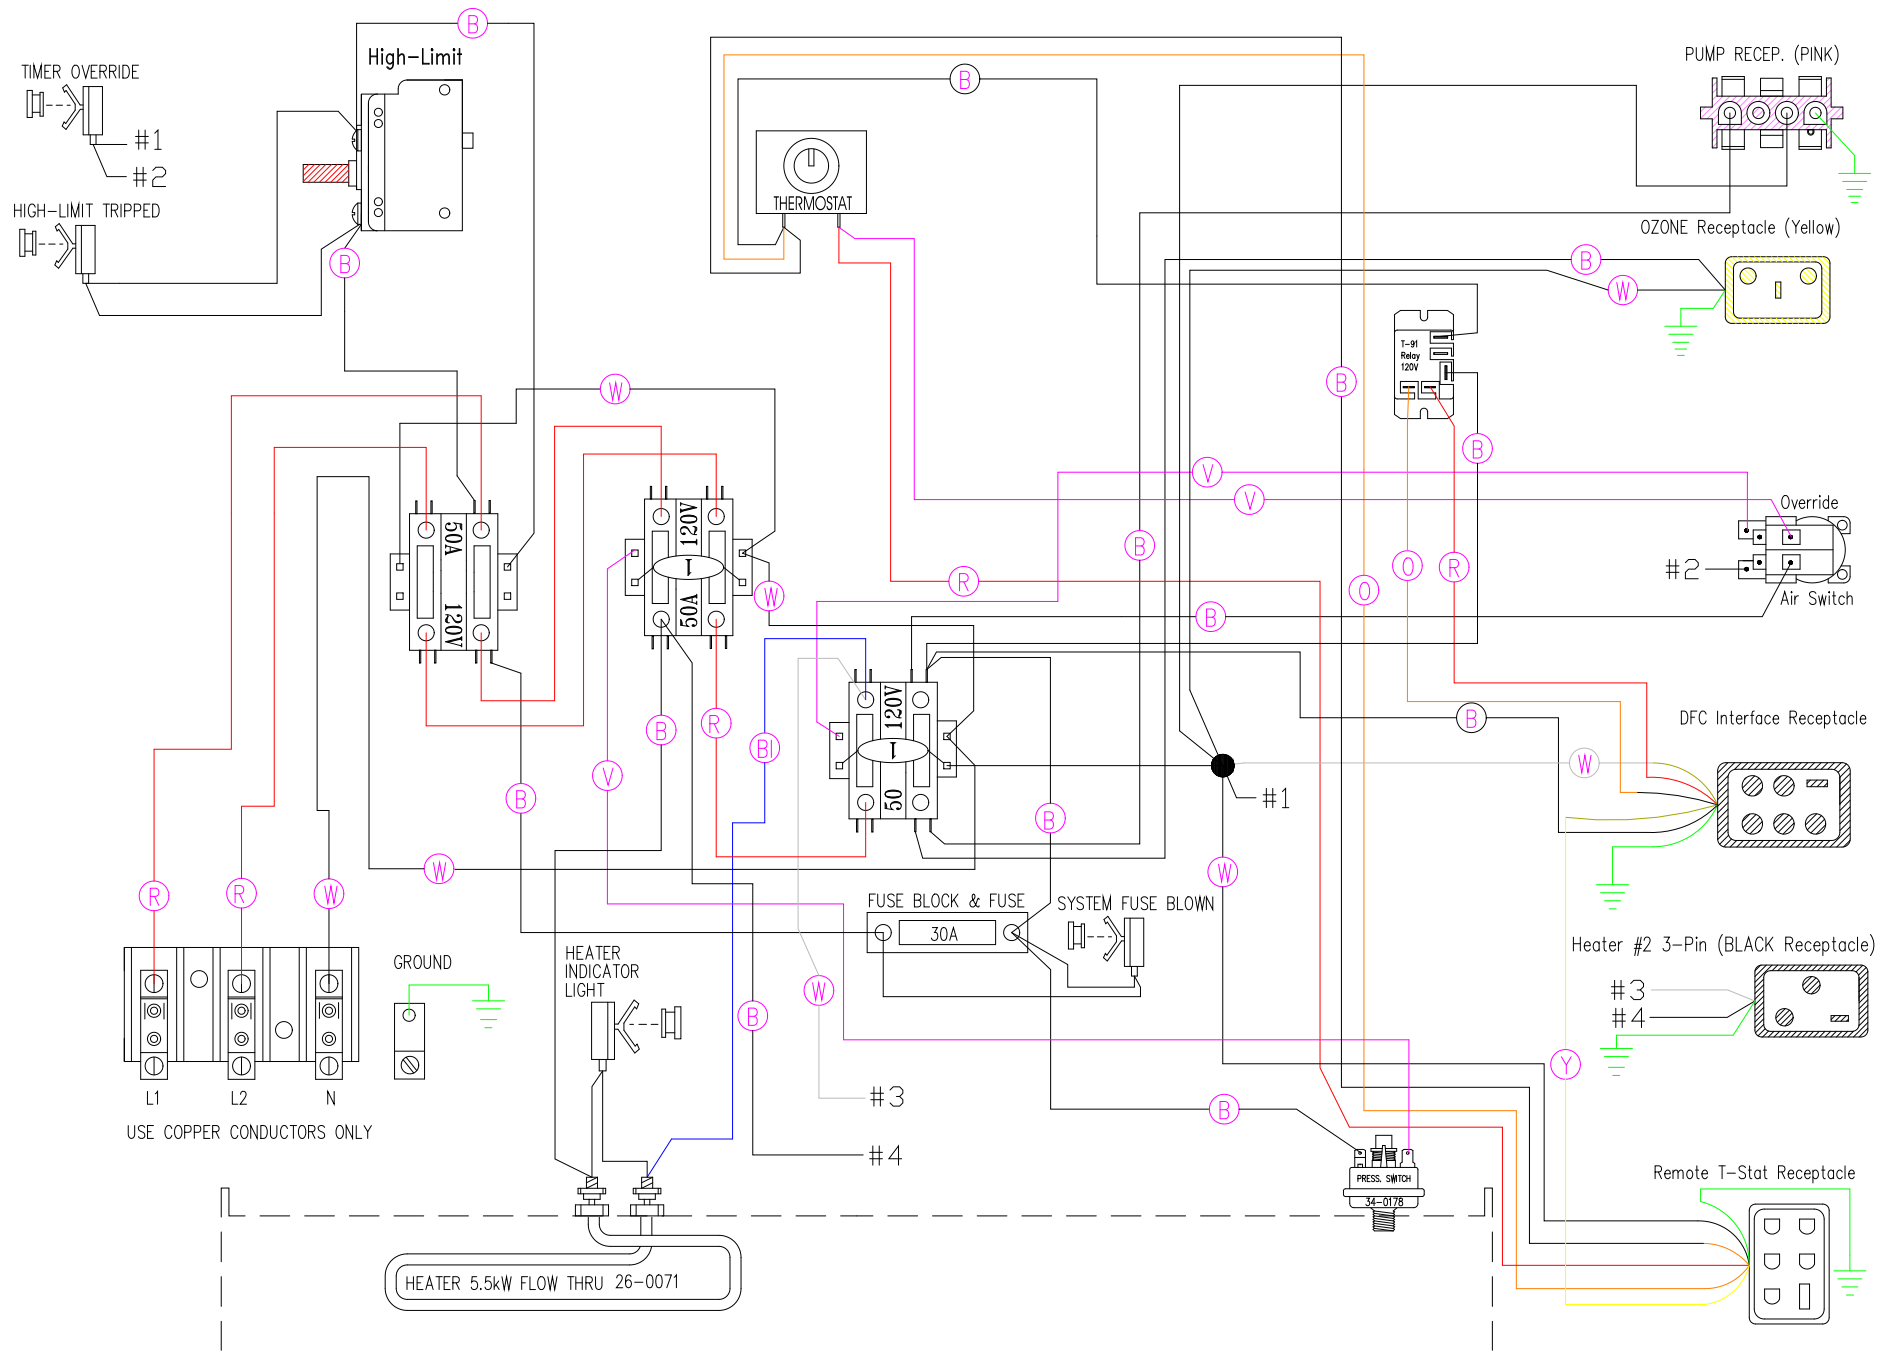

Manufacture Notes:

Drawn	MBS	Rev	1	Wire Color Code	
Date	11.23.09			B - Black	G - Green
Diagram No.	1807			Br - Brown	Bl - Blue
				R - Red	V - Violet
				O - Orange	W - White
				Y - Yellow	Gr - Gray

Manufacture Notes:

Drawn	MBS	Rev	1	Wire Color Code B - Black    G - Green Br - Brown    Bl - Blue R - Red    V - Violet O - Orange    W - White Y - Yellow    Gr - Grey
Date	11.23.09			
Diagram No.	1807			

Manufacture Notes:

Drawn	MBS	Rev	1
Date	11.23.09		
Diagram No.	1807		
Wire Color Code			
B - Black	G - Green		
Br - Brown	Bl - Blue		
R - Red	V - Violet		
O - Orange	W - White		
Y - Yellow	Gr - Gray		