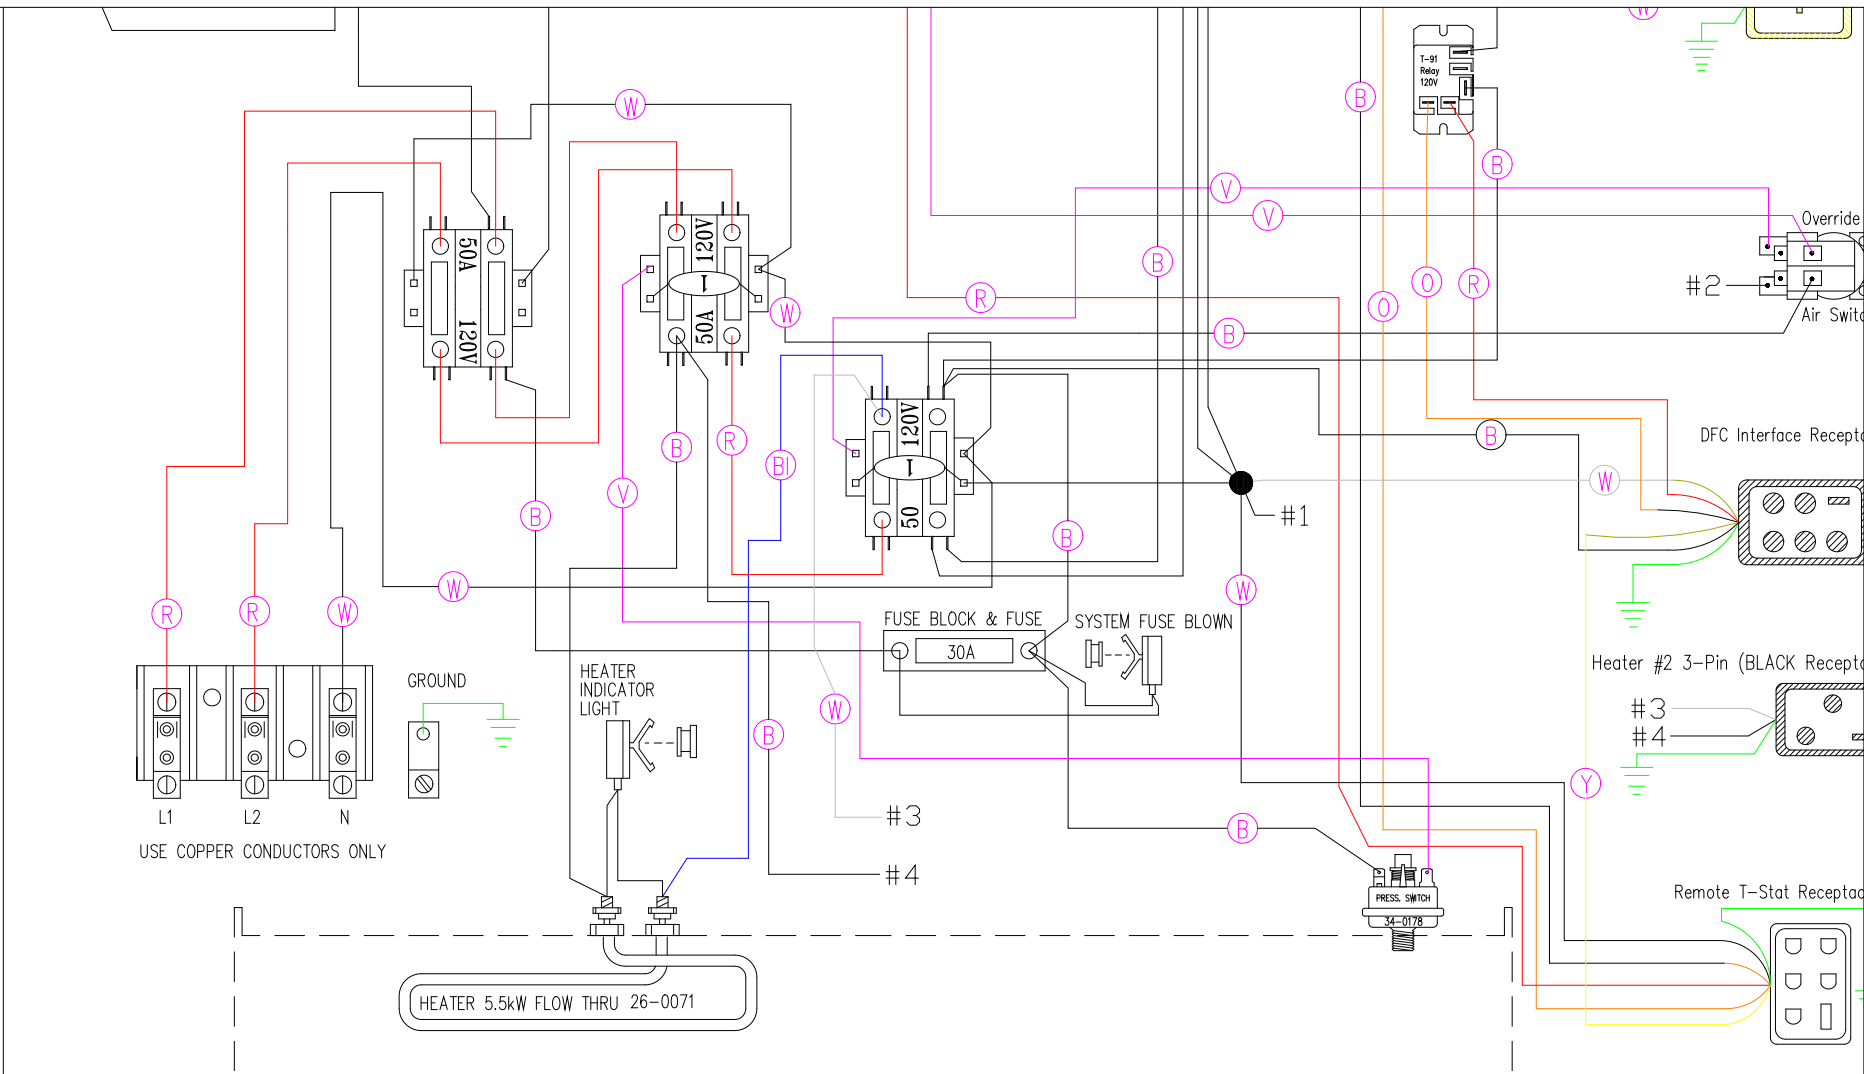

Manufacture Notes:

Drawn	MBS	Rev	1	Wire Color Code	
Date	11.23.09			B - Black	G - Green
Diagram No.	1807			Br - Brown	Bl - Blue
				R - Red	V - Violet
				O - Orange	W - White
				Y - Yellow	Gr - Gray

Manufacture Notes:

Drawn	MBS	Rev	1	Wire Color Code B - Black    G - Green Br - Brown    Bl - Blue R - Red    V - Violet O - Orange    W - White Y - Yellow    Gr - Grey
Date	11.23.09			
Diagram No.	1807			

Manufacture Notes:

Drawn	MBS	Rev	1
Date	11.23.09		
Diagram No.	1807		
Wire Color Code			
B - Black	G - Green		
Br - Brown	Bl - Blue		
R - Red	V - Violet		
O - Orange	W - White		
Y - Yellow	Gr - Gray		